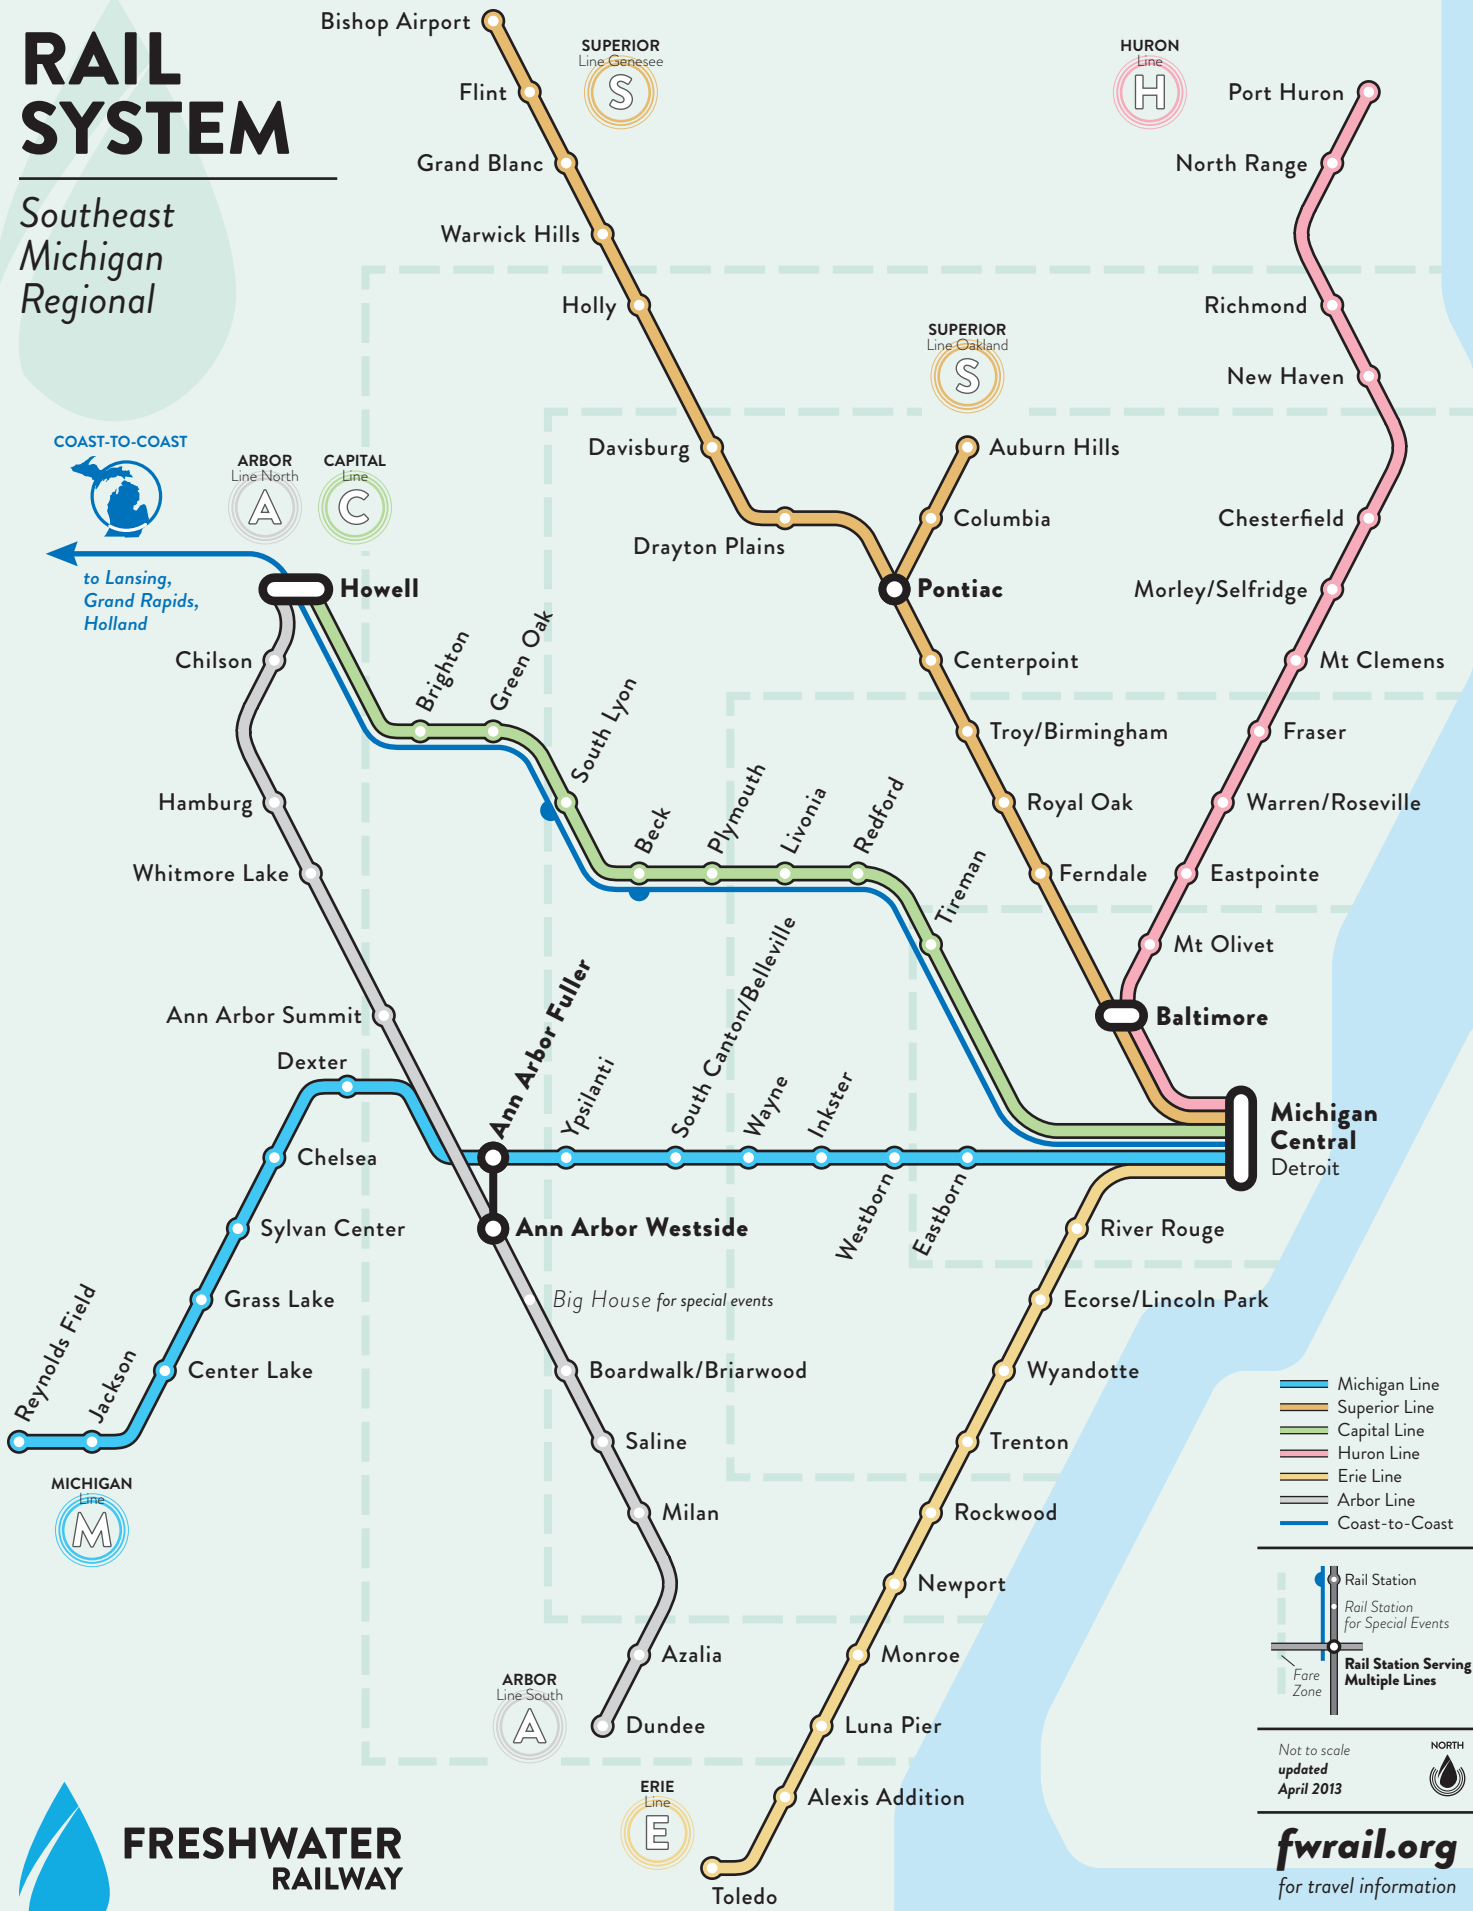

RAIL SYSTEM

Southeast Michigan Regional

- Michigan Line
- Superior Line
- Capital Line
- Huron Line
- Erie Line
- Arbor Line
- Coast-to-Coast

- Rail Station
- Rail Station for Special Events
- Rail Station Serving Multiple Lines
- Fare Zone

Not to scale
updated
April 2013

FRESHWATER RAILWAY

fwrail.org
for travel information